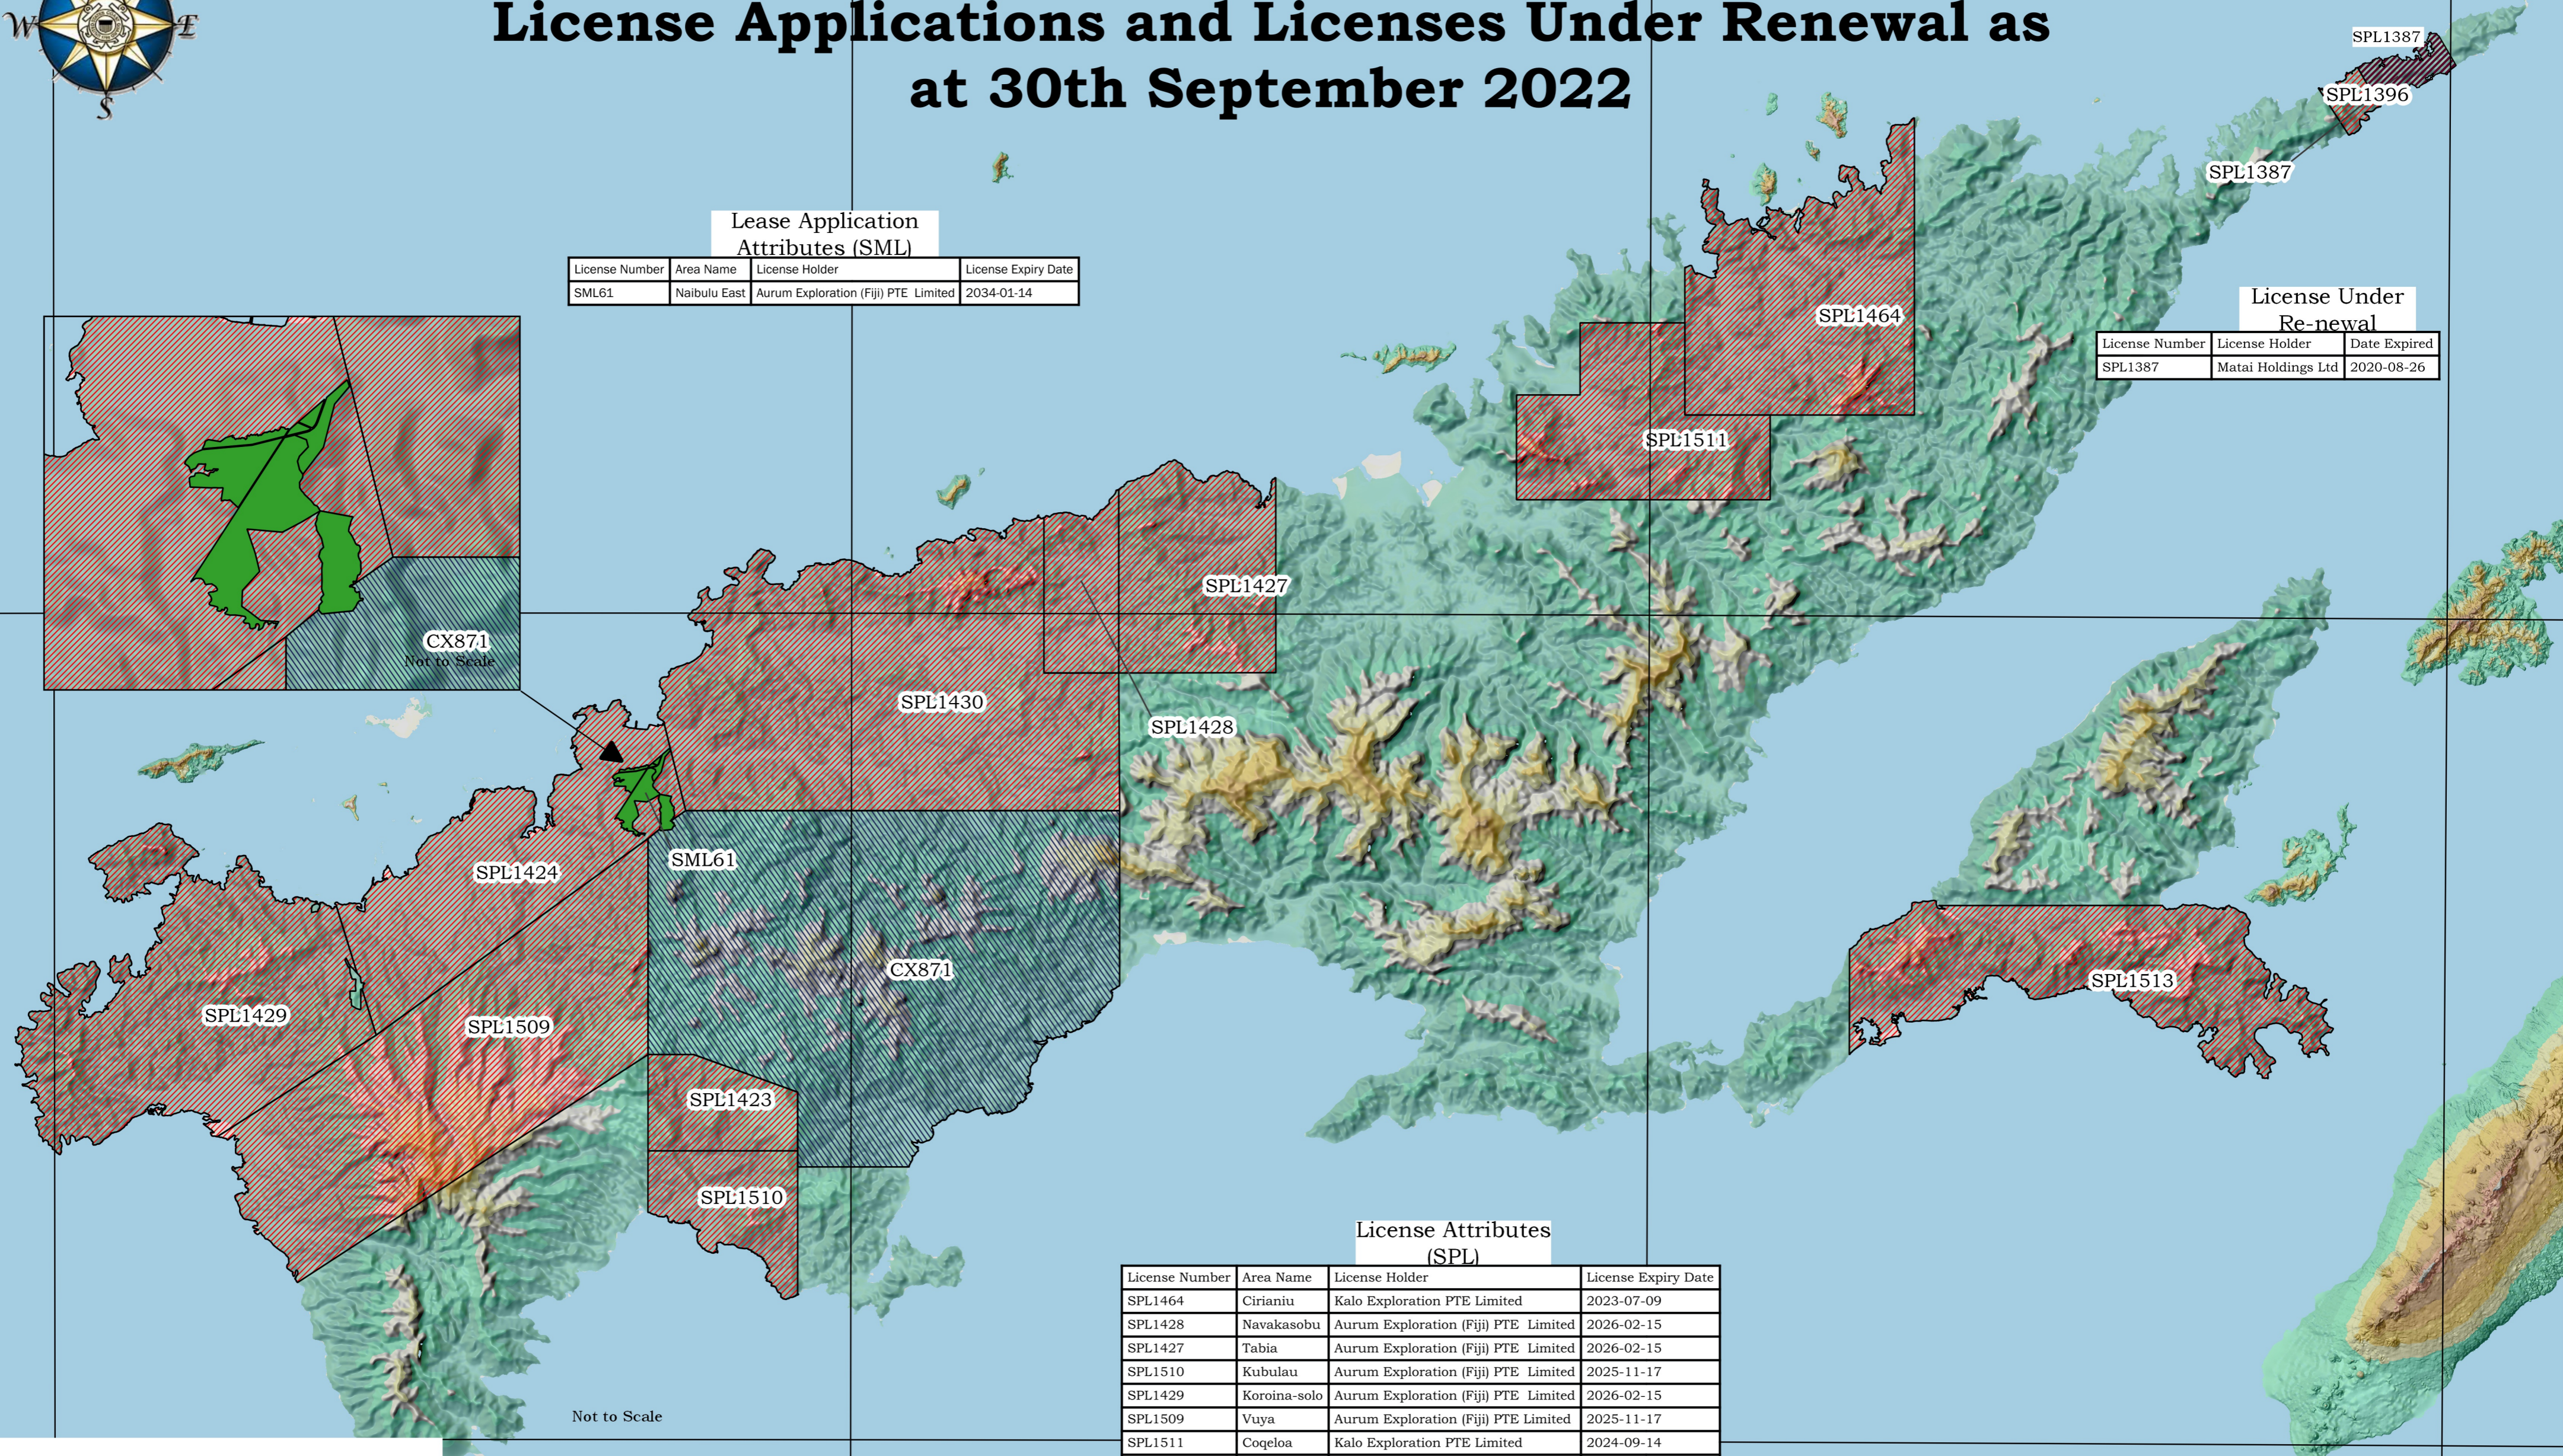

Special Mining Lease, Special Prospecting License, License Applications and Licenses Under Renewal as at 30th September 2022

Lease Application Attributes (SML)

License Number	Area Name	License Holder	License Expiry Date
SML61	Naibulu East	Aurum Exploration (Fiji) PTE Limited	2034-01-14

License Under Re-newal

License Number	License Holder	Date Expired
SPL1387	Matai Holdings Ltd	2020-08-26

License Attributes (SPL)

License Number	Area Name	License Holder	License Expiry Date
SPL1464	Cirianiu	Kalo Exploration PTE Limited	2023-07-09
SPL1428	Navakasobu	Aurum Exploration (Fiji) PTE Limited	2026-02-15
SPL1427	Tabia	Aurum Exploration (Fiji) PTE Limited	2026-02-15
SPL1510	Kubulau	Aurum Exploration (Fiji) PTE Limited	2025-11-17
SPL1429	Koroina-solo	Aurum Exploration (Fiji) PTE Limited	2026-02-15
SPL1509	Vuya	Aurum Exploration (Fiji) PTE Limited	2025-11-17
SPL1511	Coqeloa	Kalo Exploration PTE Limited	2024-09-14
SPL1423	Wainunu	Aurum Exploration (Fiji) PTE Limited	2026-02-15
SPL1430	Seaqaqa	Aurum Exploration (Fiji) PTE Limited	2026-02-15
SPL1424	Nasarowaqa	Aurum Exploration (Fiji) PTE Limited	2026-02-15
SPL1513	Viani	Alice Exploration PTE Limited	2024-01-06
SPL1396	Nukusa	Matai Holdings Limited	2023-04-26

Tenements Data

- Tenements**
- Special Mining Licence
 - Special Prospecting Licence
 - Licence Application
 - Leases/Licenses Under Re-Newal