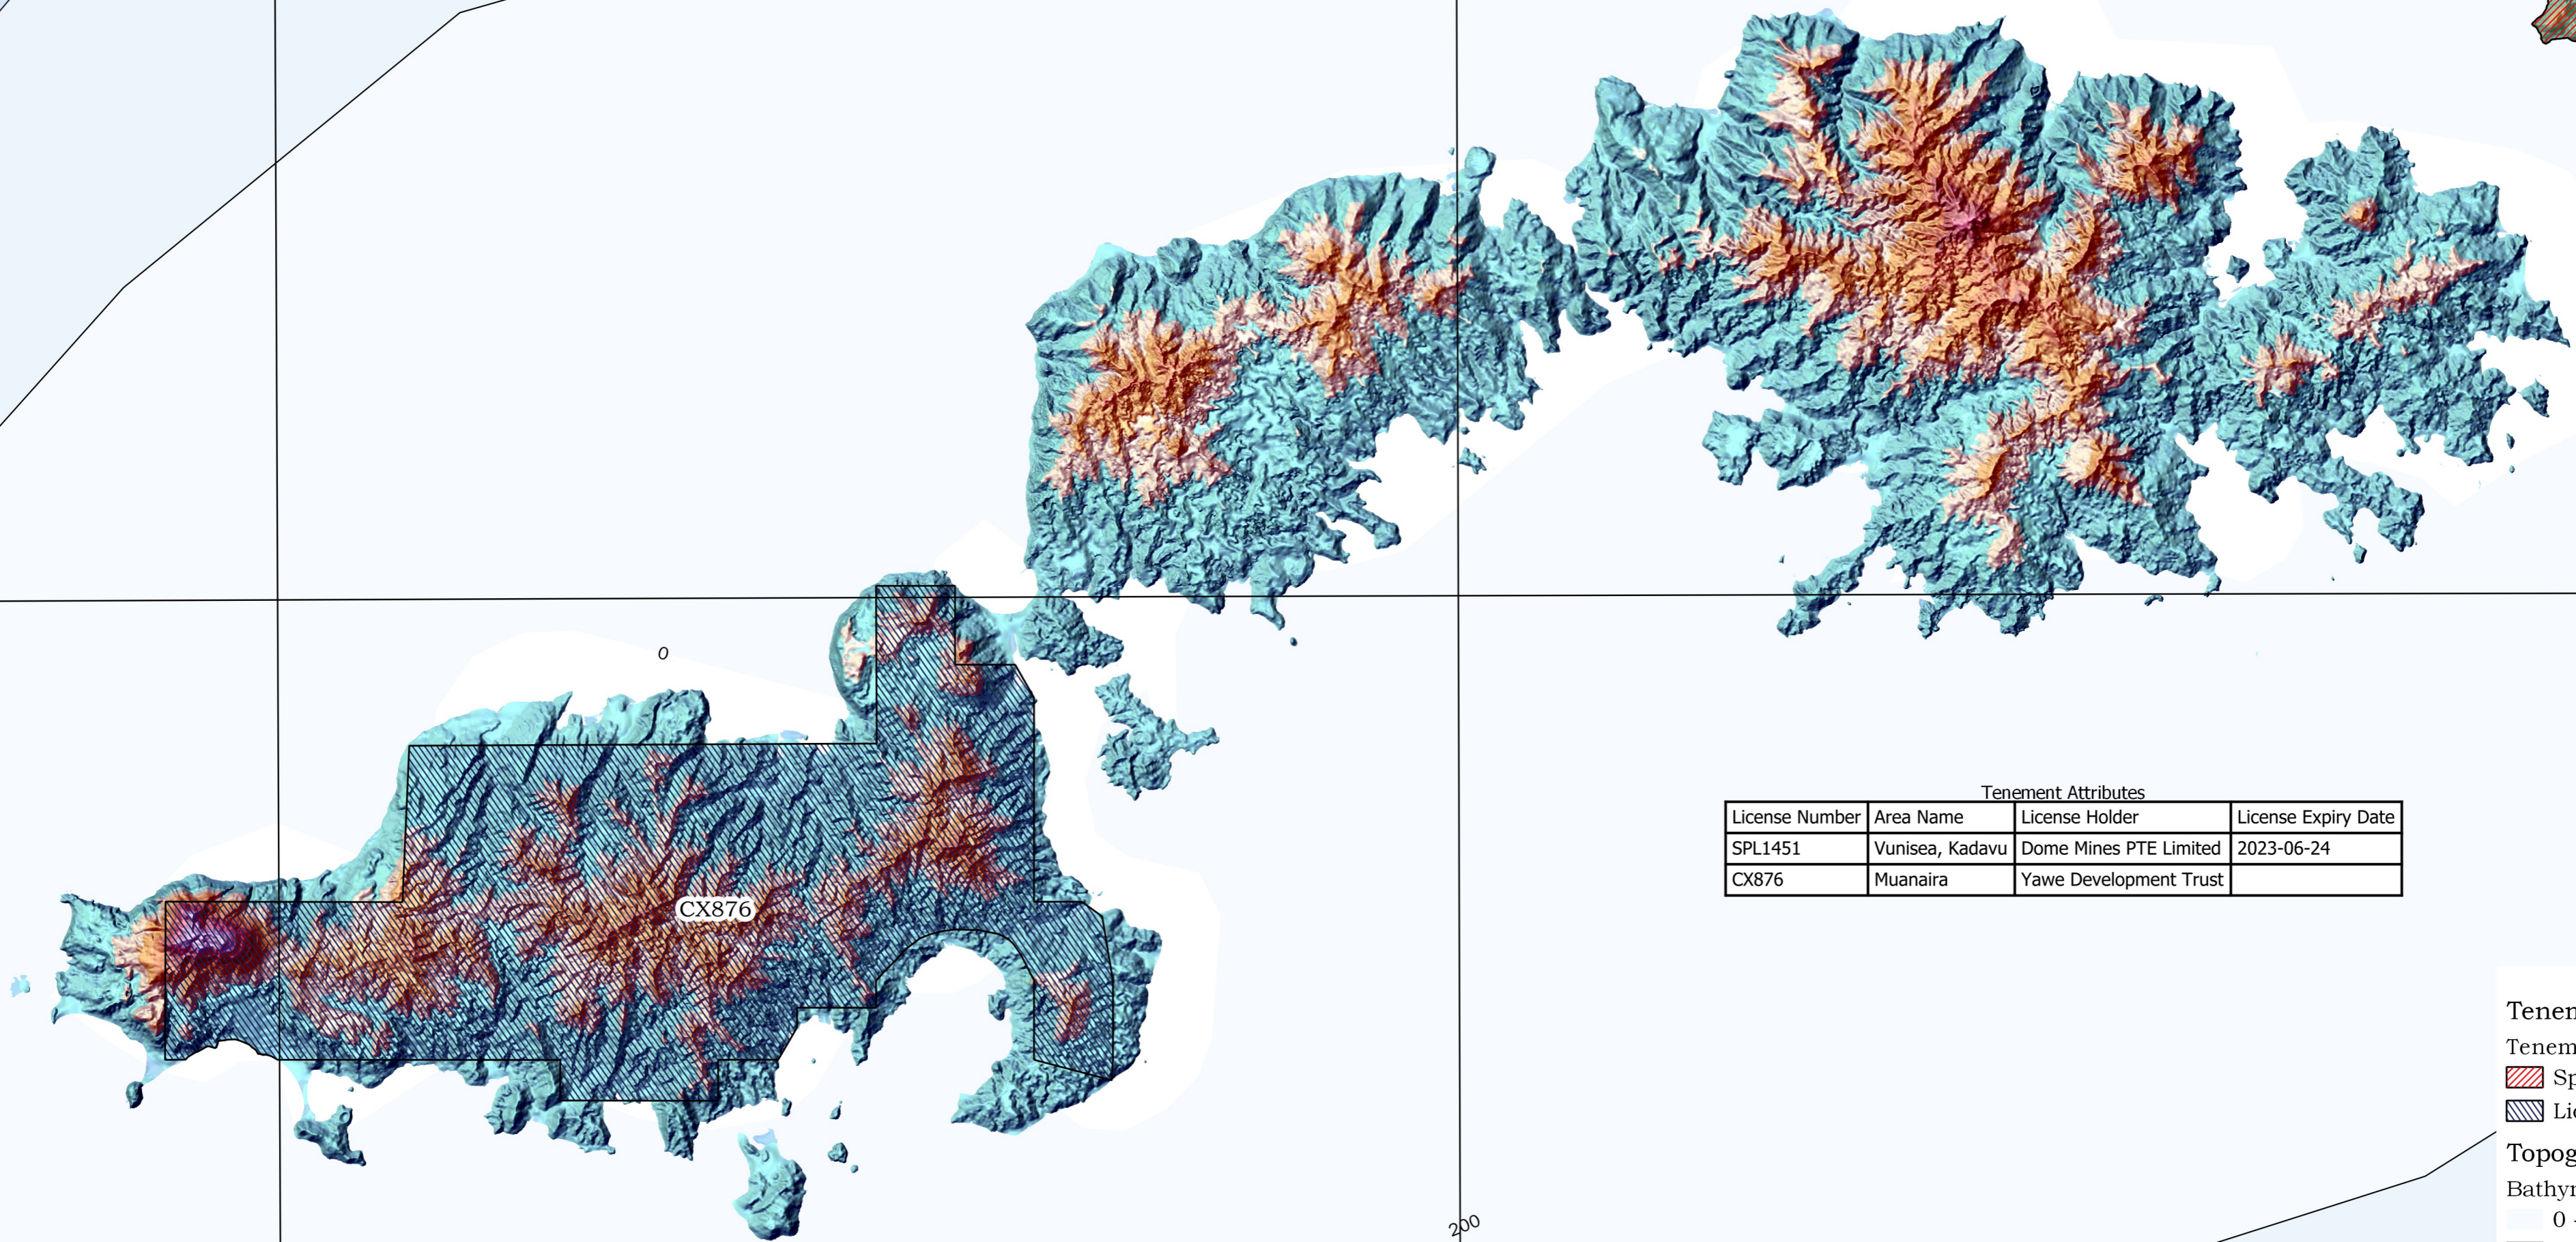

# Special Prospecting License and License Applications as at 30 September 2022

Tenement Attributes			
License Number	Area Name	License Holder	License Expiry Date
SPL1451	Vunisea, Kadavu	Dome Mines PTE Limited	2023-06-24
CX876	Muanaira	Yawe Development Trust	

- Tenements Data**
- Tenements
- Special Prospecting Licence
  - Licence Application
- Topographic Data**
- Bathymetry
- 0 - 500
  - 500 - 1000
  - 1500 - 2000
  - 2500 - 3000
  - 3500 - 4000
  - 4500 - 5000